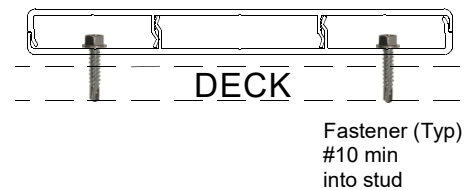

6" Self Mating KESM15016 (Special Order Item)

SPECIFICATIONS

Imperial Size:	6" x 5/8" x 18'6"
Metric Size:	150mm x 16mm x 5650mm
Material Thickness:	2.0mm
Uses:	Decking, Soffit, Cladding, Fascia, Column
Weight per Piece:	12.67 LBS / 5.75KG
Weight /Linear Foot:	0.71 LBS / 0.33KG
Case Quantity:	50 Pieces

FEATURES

- 18'6" / 5650mm Long
- Very easy assembly
- Concealed Fastening
- 2 part Assembly
- Fastening every 32" or less
- 30+ Woodgrain Colors
- 70+ Solid and Custom Colors
- 16" span on joist

KESM15016
6" SELF MATING

6" SELF MATING
ASSEMBLY

6" SELF MATING
ASSEMBLED

6" SELF MATING
WALL ASSEMBLY

6" SELF MATING
CEILING ASSEMBLY

6" SELF MATING
DECK ASSEMBLY