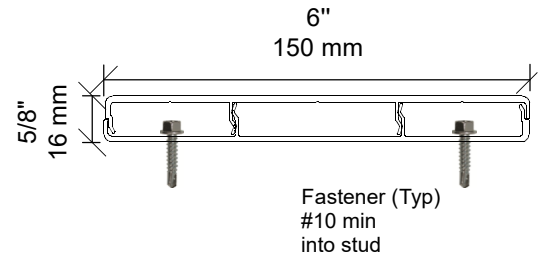

6" Self Mating KESM15016 (Special Order Item)

SPECIFICATIONS

Imperial Size:	6" x 5/8" x 18'6"
Metric Size:	150mm x 16mm x 5650mm
Material Thickness:	2.0mm
Uses:	Decking, Soffit, Cladding, Fascia, Column
Weight per Piece:	12.67 LBS / 5.75KG
Weight /Linear Foot:	0.71 LBS / 0.33KG
Case Quantity:	50 Pieces

FEATURES

- 18'6" / 5650mm Long
- Very easy assembly
- Concealed Fastening
- 2 part Assembly
- Fastening every 32" or less
- 30+ Woodgrain Colors
- 70+ Solid and Custom Colors
- 16" span on joist

KESM15016
6" SELF MATING

6" SELF MATING
ASSEMBLY

6" SELF MATING
ASSEMBLED

6" SELF MATING
WALL ASSEMBLY

6" SELF MATING
CEILING ASSEMBLY

6" SELF MATING
DECK ASSEMBLY