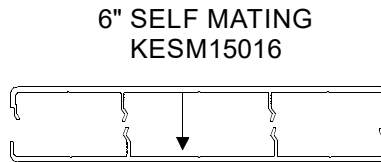

6" Self Mating KESM15016 (Special Order Item)

SPECIFICATIONS

Imperial Size:	6" x 5/8" x 18'6"
Metric Size:	150mm x 16mm x 5650mm
Material Thickness:	2.0mm
Uses:	Decking, Soffit, Cladding, Fascia, Column
Weight per Piece:	12.67 LBS / 5.75KG
Weight /Linear Foot:	0.71 LBS / 0.33KG
Case Quantity:	50 Pieces

FEATURES

- 18'6" / 5650mm Long
- Very easy assembly
- Concealed Fastening
- 2 part Assembly
- Fastening every 32" or less
- 30+ Woodgrain Colors
- 70+ Solid and Custom Colors
- 16" span on joist

KESM15016
6" SELF MATING