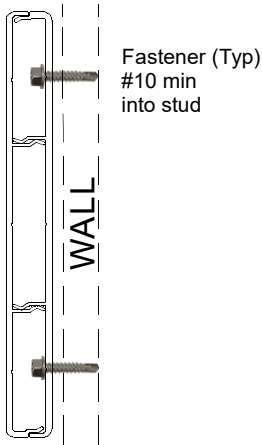

6" Self Mating KESM15016 (Special Order Item)

SPECIFICATIONS

Imperial Size:	6" x 5/8" x 18'6"
Metric Size:	150mm x 16mm x 5650mm
Material Thickness:	2.0mm
Uses:	Decking, Soffit, Cladding, Fascia, Column
Weight per Piece:	12.67 LBS / 5.75KG
Weight /Linear Foot:	0.71 LBS / 0.33KG
Case Quantity:	50 Pieces

FEATURES

- 18'6" / 5650mm Long
- Very easy assembly
- Concealed Fastening
- 2 part Assembly
- Fastening every 32" or less
- 30+ Woodgrain Colors
- 70+ Solid and Custom Colors
- 16" span on joist

KESM15016
6" SELF MATING

6" SELF MATING
ASSEMBLY

6" SELF MATING
ASSEMBLED

6" SELF MATING
WALL ASSEMBLY

6" SELF MATING
CEILING ASSEMBLY

6" SELF MATING
DECK ASSEMBLY