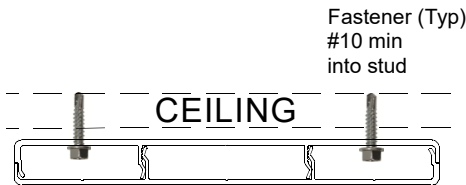

6" SELF MATING
CEILING ASSEMBLY