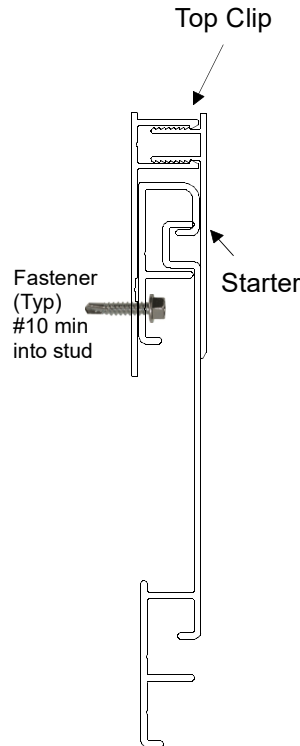

KNOTWOOD™

CLADDING SYSTEM

PROFILE

KEDSTRADJ STARTER

Starter KEDSTRADJ (Stock Item)

SPECIFICATIONS

Imperial Size:	1 5/8" x 5/8" x 18'6"
Metric Size:	42mm x 16mm x 5650mm
Material Thickness:	1.8mm
Uses:	Starting Cladding, Soffit or Decking
Weight per Piece:	5.22 LBS / 2.37KG
Weight /Linear Foot:	0.28 LBS / 0.13KG
Case Quantity:	150 Pieces

FEATURES

18'6" / 5650mm Long
 Interlocking Assembly
 Top down or Bottom up installation
 Horizontal, Vertical, Diagonal
 Fastening every 22" or less
 Quick install Cladding Clips
 30+ Woodgrain Colors
 70+ Solid and Custom Colors

KEDSTRADJ
STARTER

Starter can be concealed
beneath Top Clip.

CONCEALED STARTER

Traditional Installation.

STARTER AT BOTTOM

Allows for quicker install
and easy replacement of
ground level damage.

STARTER AT TOP