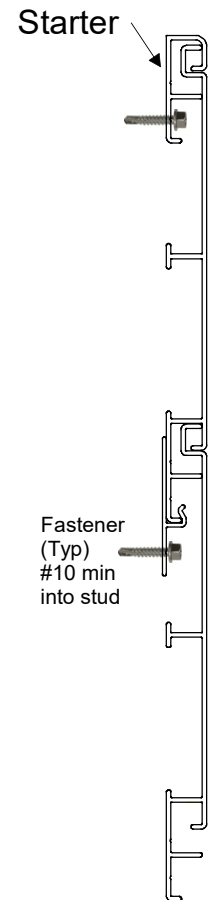

KNOTWOOD™

CLADDING SYSTEM

PROFILE

KEDSTRADJ STARTER

Starter KEDSTRADJ (Stock Item)

SPECIFICATIONS

Imperial Size:	1 5/8" x 5/8" x 18'6"
Metric Size:	42mm x 16mm x 5650mm
Material Thickness:	1.8mm
Uses:	Starting Cladding, Soffit or Decking
Weight per Piece:	5.22 LBS / 2.37KG
Weight /Linear Foot:	0.28 LBS / 0.13KG
Case Quantity:	150 Pieces

FEATURES

18'6" / 5650mm Long
 Interlocking Assembly
 Top down or Bottom up installation
 Horizontal, Vertical, Diagonal
 Fastening every 22" or less
 Quick install Cladding Clips
 30+ Woodgrain Colors
 70+ Solid and Custom Colors

KEDSTRADJ
STARTER

Starter can be concealed
beneath Top Clip.

CONCEALED STARTER

Traditional Installation.

STARTER AT BOTTOM

Allows for quicker install
and easy replacement of
ground level damage.

STARTER AT TOP