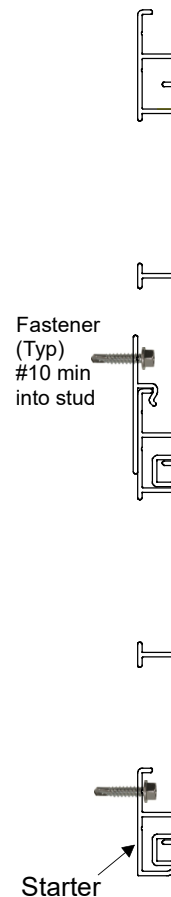

KNOTWOOD™

CLADDING SYSTEM

PROFILE

KEDSTRADJ STARTER

Starter KEDSTRADJ (Stock Item)

SPECIFICATIONS

Imperial Size:	1 5/8" x 5/8" x 18'6"
Metric Size:	42mm x 16mm x 5650mm
Material Thickness:	1.8mm
Uses:	Starting Cladding, Soffit or Decking
Weight per Piece:	5.22 LBS / 2.37KG
Weight /Linear Foot:	0.28 LBS / 0.13KG
Case Quantity:	150 Pieces

FEATURES

18'6" / 5650mm Long
 Interlocking Assembly
 Top down or Bottom up installation
 Horizontal, Vertical, Diagonal
 Fastening every 22" or less
 Quick install Cladding Clips
 30+ Woodgrain Colors
 70+ Solid and Custom Colors

KEDSTRADJ
STARTER

Starter can be concealed
beneath Top Clip.

CONCEALED STARTER

Traditional Installation.

STARTER AT BOTTOM

Allows for quicker install
and easy replacement of
ground level damage.

STARTER AT TOP