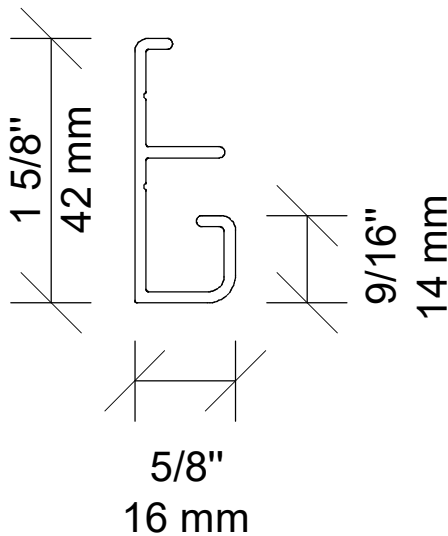

KNOTWOOD™

CLADDING SYSTEM

PROFILE

KEDSTRADJ STARTER

Starter KEDSTRADJ (Stock Item)

SPECIFICATIONS

Imperial Size:	1 5/8" x 5/8" x 18'6"
Metric Size:	42mm x 16mm x 5650mm
Material Thickness:	1.8mm
Uses:	Starting Cladding, Soffit or Decking
Weight per Piece:	5.22 LBS / 2.37KG
Weight /Linear Foot:	0.28 LBS / 0.13KG
Case Quantity:	150 Pieces

FEATURES

18'6" / 5650mm Long
 Interlocking Assembly
 Top down or Bottom up installation
 Horizontal, Vertical, Diagonal
 Fastening every 22" or less
 Quick install Cladding Clips
 30+ Woodgrain Colors
 70+ Solid and Custom Colors