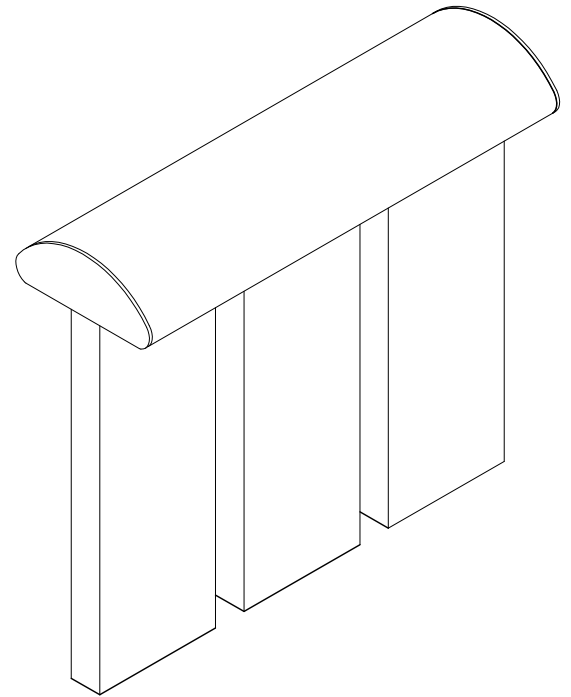

KNOTWOOD™

Stunning Aluminium

Geoline

Balustrade

KESC3030
U Channel - 1Way
30 x 30mm

KESC2550
U Channel - 1Way
50mm

KESC2565
U Channel - 1Way
65mm

KES6516
Geometric - Slat
65 x 16mm

KES10016
Geometric - Slat
100 x 16mm

KESHFO
Handrail - Rounded (F)

KAERO7530
Routed End Cap
Handrail Rounded

KESHM
Handrail - Clip (M)

KEIS
Infill - 20mm

KESHFR
Handrail - Rectangle (F)

KAERR7530
Routed End Cap
Handrail Rectangle