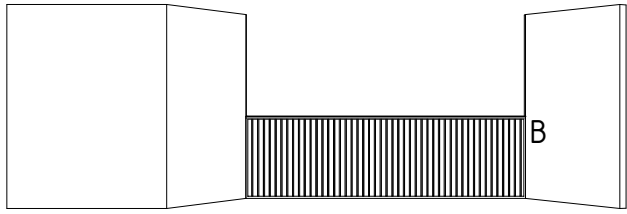

KES10016
Geometric - Slat
100 x 16mm

KESHFO
Handrail - Rounded (F)

KAERO7530
Routed End Cap
Handrail Rounded

KESHM
Handrail - Clip (M)

KEIS
Infill - 20mm

KESHFR
Handrail - Rectangle (F)

KAERR7530
Routed End Cap
Handrail Rectangle