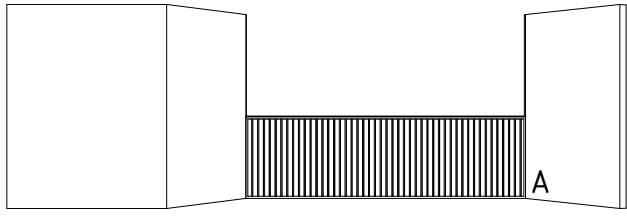

KES10016
Geometric - Slat
100 x 16mm

KESHFO
Handrail - Rounded (F)

KAERO7530
Routed End Cap
Handrail Rounded

KESHM
Handrail - Clip (M)

KEIS
Infill - 20mm

KESHFR
Handrail - Rectangle (F)

KAERR7530
Routed End Cap
Handrail Rectangle