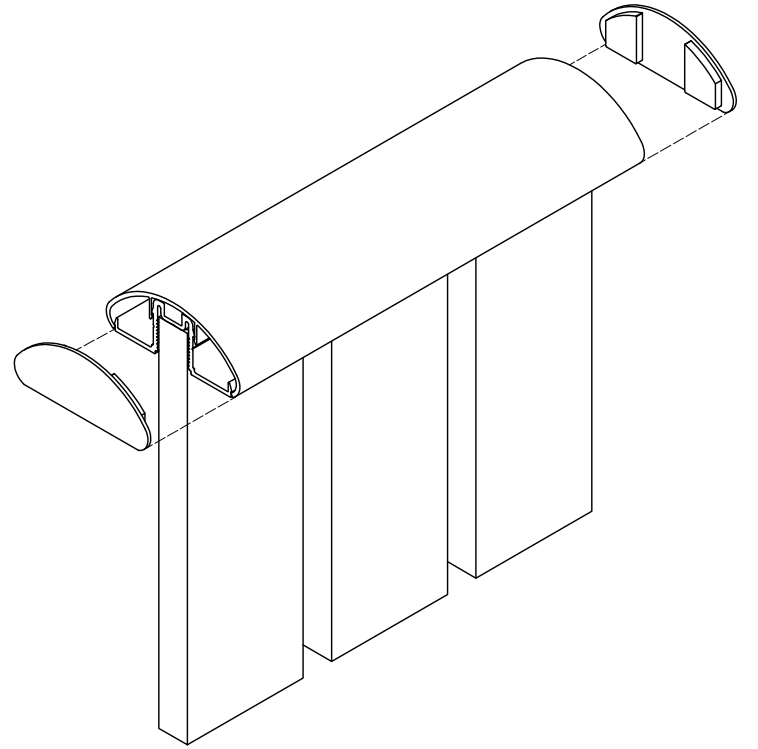

KNOTWOOD™

Stunning Aluminium

Geoline

Balustrade

KESC3030
U Channel - 1Way
30 x 30mm

KESC2550
U Channel - 1Way
50mm

KESC2565
U Channel - 1Way
65mm

KES6516
Geometric - Slat
65 x 16mm

KES10016
Geometric - Slat
100 x 16mm

KESHFO
Handrail - Rounded (F)

KAERO7530
Routed End Cap
Handrail Rounded

KESHM
Handrail - Clip (M)

KEIS
Infill - 20mm

KESHFR
Handrail - Rectangle (F)

KAERR7530
Routed End Cap
Handrail Rectangle