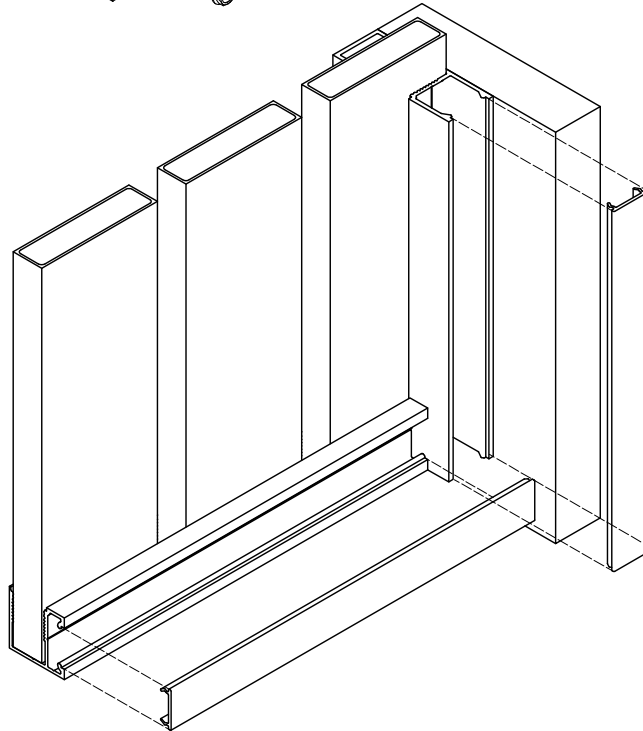

KNOTWOOD™

Stunning Aluminium

Geoline

Balustrade

KESC3030
U Channel - 1Way
30 x 30mm

KESC2550
U Channel - 1Way
50mm

KESC2565
U Channel - 1Way
65mm

KES6516
Geometric - Slat
65 x 16mm

KES10016
Geometric - Slat
100 x 16mm

KESHFO
Handrail - Rounded (F)

KAERO7530
Routed End Cap
Handrail Rounded

KESHM
Handrail - Clip (M)

KEIS
Infill - 20mm

KESHFR
Handrail - Rectangle (F)

KAERR7530
Routed End Cap
Handrail Rectangle