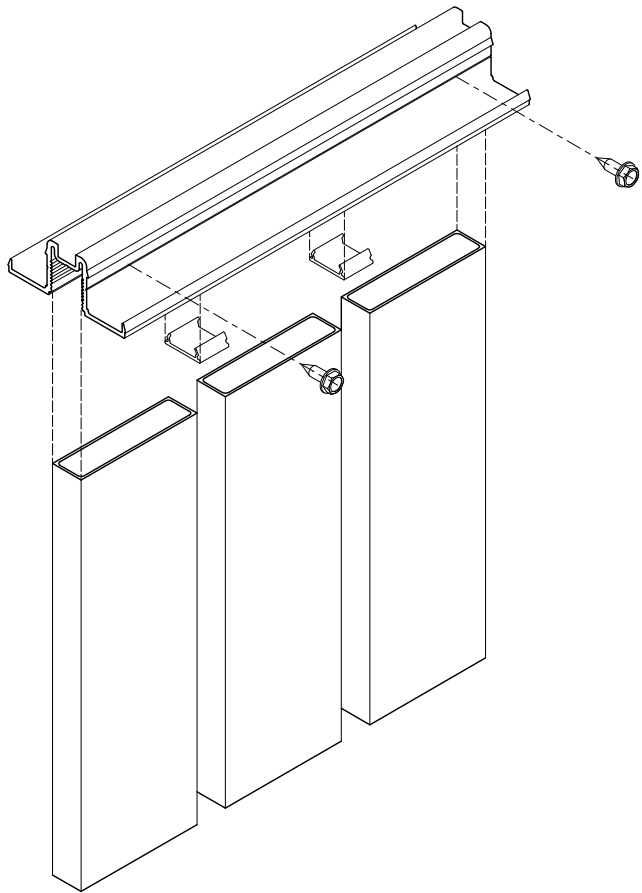

KNOTWOOD™

Stunning Aluminium

Geoline

Balustrade

KESC3030
U Channel - 1Way
30 x 30mm

KESC2550
U Channel - 1Way
50mm

KESC2565
U Channel - 1Way
65mm

KES6516
Geometric - Slat
65 x 16mm

KES10016
Geometric - Slat
100 x 16mm

KESHFO
Handrail - Rounded (F)

KAERO7530
Routed End Cap
Handrail Rounded

KESHM
Handrail - Clip (M)

KEIS
Infill - 20mm

KESHFR
Handrail - Rectangle (F)

KAERR7530
Routed End Cap
Handrail Rectangle