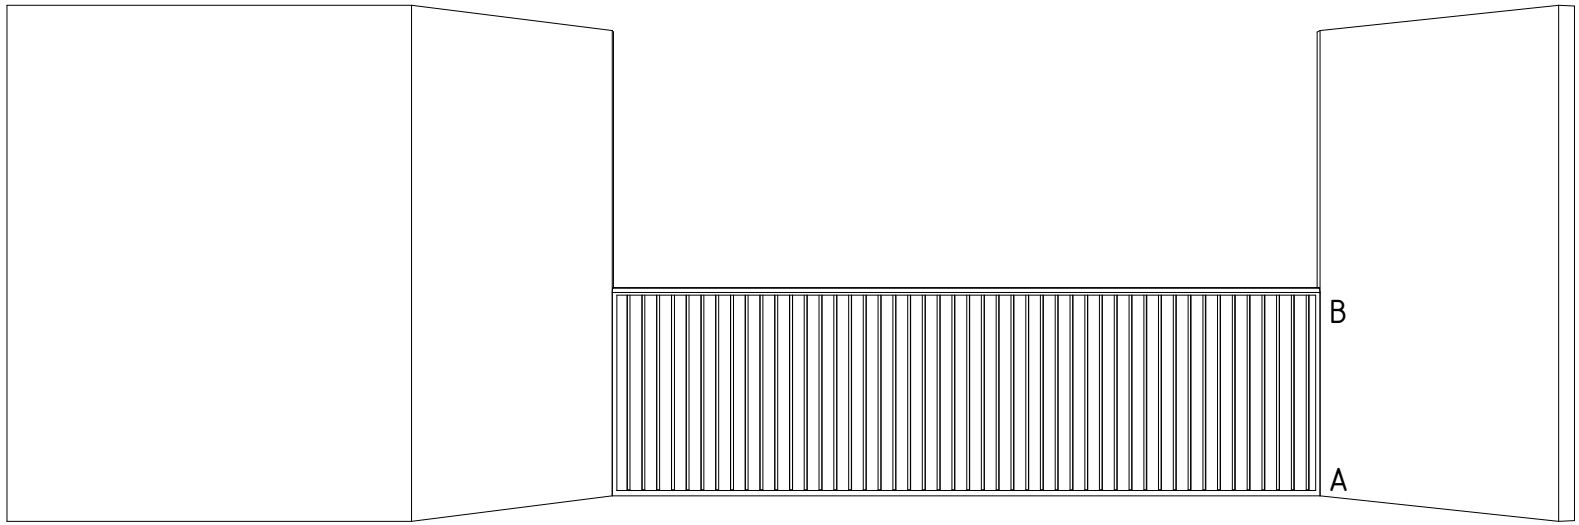

KNOTWOOD™

Stunning Aluminium

Geoline

Balustrade

KESC3030
U Channel - 1Way
30 x 30mm

KESC2550
U Channel - 1Way
50mm

KESC2565
U Channel - 1Way
65mm

KES6516
Geometric - Slat
65 x 16mm

KES10016
Geometric - Slat
100 x 16mm

KESHFO
Handrail - Rounded (F)

KAERO7530
Routed End Cap
Handrail Rounded

KESHM
Handrail - Clip (M)

KEIS
Infill - 20mm

KESHFR
Handrail - Rectangle (F)

KAERR7530
Routed End Cap
Handrail Rectangle