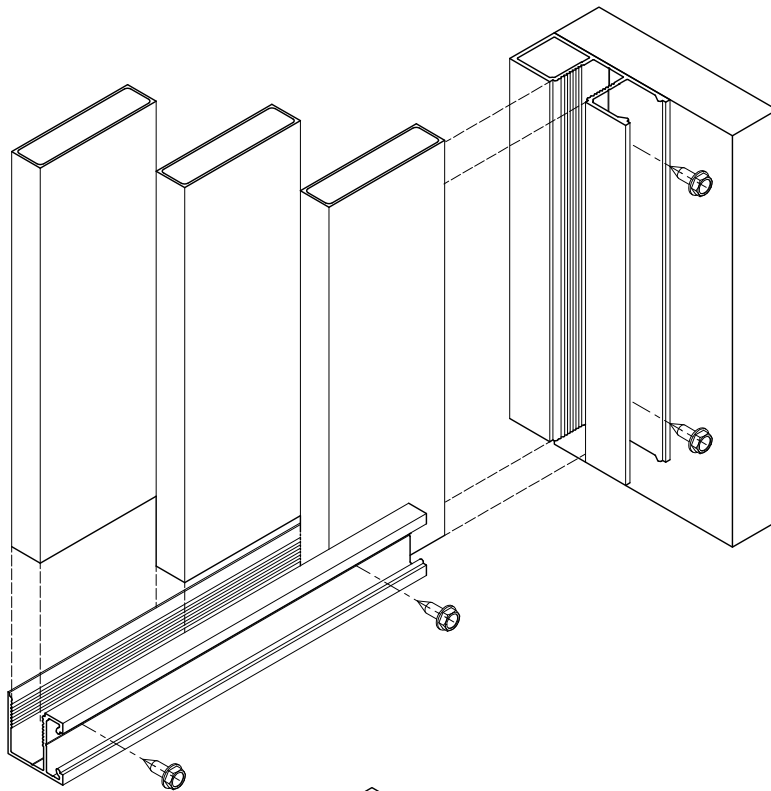

KNOTWOOD™

Stunning Aluminium

Geoline

Balustrade

KESC3030
U Channel - 1Way
30 x 30mm

KESC2550
U Channel - 1Way
50mm

KESC2565
U Channel - 1Way
65mm

KES6516
Geometric - Slat
65 x 16mm

KES10016
Geometric - Slat
100 x 16mm

KESHFO
Handrail - Rounded (F)

KAERO7530
Routed End Cap
Handrail Rounded

KESHM
Handrail - Clip (M)

KEIS
Infill - 20mm

KESHFR
Handrail - Rectangle (F)

KAERR7530
Routed End Cap
Handrail Rectangle