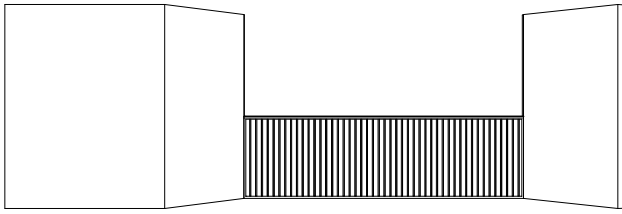

KNOTWOOD™

Stunning Aluminium

Geoline

Balustrade

KESC3030
U Channel - 1Way
30 x 30mm

KESC2550
U Channel - 1Way
50mm

KESC2565
U Channel - 1Way
65mm

KES6516
Geometric - Slat
65 x 16mm

KES10016
Geometric - Slat
100 x 16mm

KESHFO
Handrail - Rounded (F)

KAERO7530
Routed End Cap
Handrail Rounded

KESHM
Handrail - Clip (M)

KEIS
Infill - 20mm

KESHFR
Handrail - Rectangle (F)

KAERR7530
Routed End Cap
Handrail Rectangle