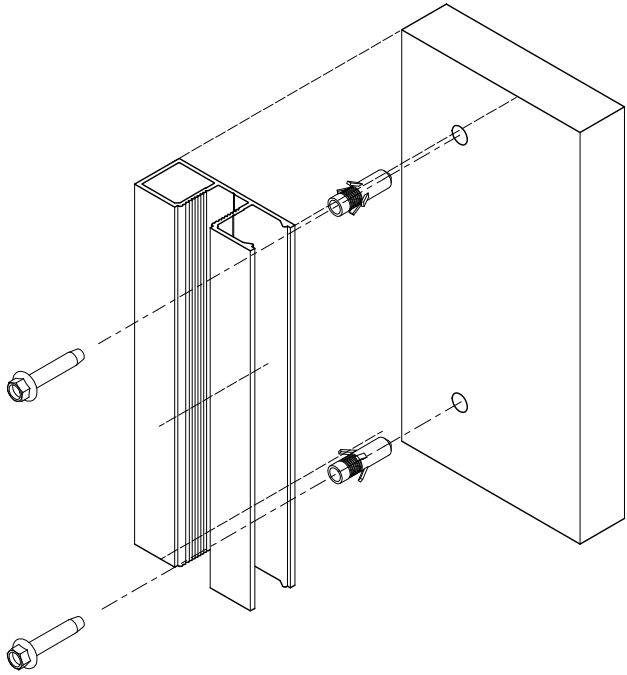

KNOTWOOD™

Stunning Aluminium

Geoline

Balustrade

KESC3030
U Channel - 1Way
30 x 30mm

KESC2550
U Channel - 1Way
50mm

KESC2565
U Channel - 1Way
65mm

KES6516
Geometric - Slat
65 x 16mm

KES10016
Geometric - Slat
100 x 16mm

KESHFO
Handrail - Rounded (F)

KAERO7530
Routed End Cap
Handrail Rounded

KESHM
Handrail - Clip (M)

KEIS
Infill - 20mm

KESHFR
Handrail - Rectangle (F)

KAERR7530
Routed End Cap
Handrail Rectangle