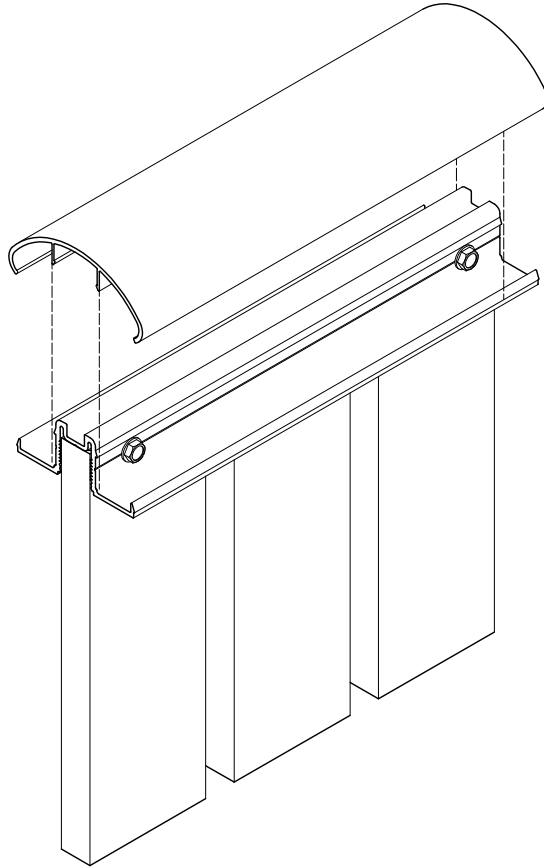

KNOTWOOD™

Stunning Aluminium

Geoline

Balustrade

KESC3030
U Channel - 1Way
30 x 30mm

KESC2550
U Channel - 1Way
50mm

KESC2565
U Channel - 1Way
65mm

KES6516
Geometric - Slat
65 x 16mm

KES10016
Geometric - Slat
100 x 16mm

KESHFO
Handrail - Rounded (F)

KAERO7530
Routed End Cap
Handrail Rounded

KESHM
Handrail - Clip (M)

KEIS
Infill - 20mm

KESHFR
Handrail - Rectangle (F)

KAERR7530
Routed End Cap
Handrail Rectangle