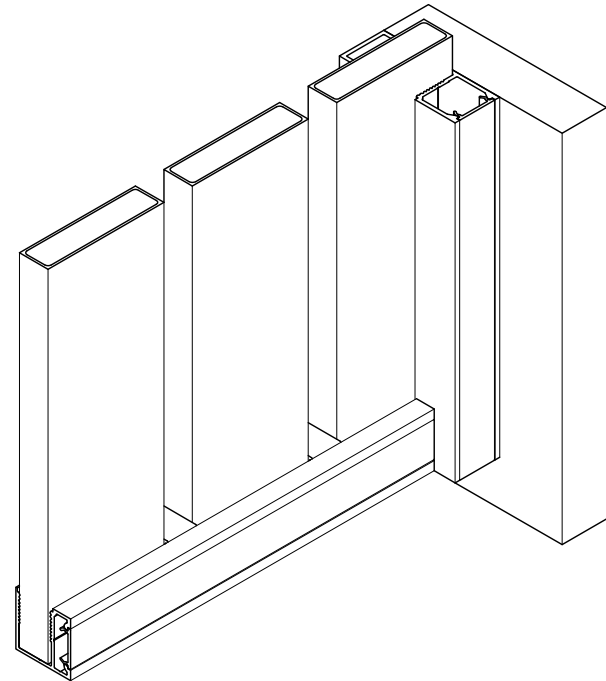

KNOTWOOD™

Stunning Aluminium

Geoline

Balustrade

KESC3030
U Channel - 1Way
30 x 30mm

KESC2550
U Channel - 1Way
50mm

KESC2565
U Channel - 1Way
65mm

KES6516
Geometric - Slat
65 x 16mm

KES10016
Geometric - Slat
100 x 16mm

KESHFO
Handrail - Rounded (F)

KAERO7530
Routed End Cap
Handrail Rounded

KESHM
Handrail - Clip (M)

KEIS
Infill - 20mm

KESHFR
Handrail - Rectangle (F)

KAERR7530
Routed End Cap
Handrail Rectangle