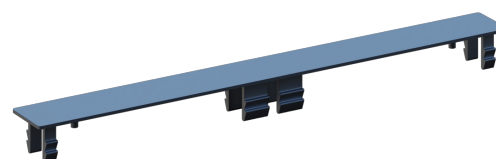

Cast End Cap - Plank 150mm (6")

KAECK15016

Compatibility :

KEDP150