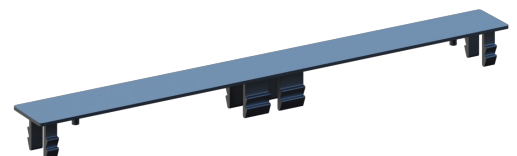

Cast End Cap - 150 x 16mm

KAEC15016

Compatibility :
KES15016
KEF15016

Cast End Cap - Plank 150mm

KAECK15016

Compatibility :
KEDP150

32mm & 40mm Range.

Cast End Cap - 32 x 32mm